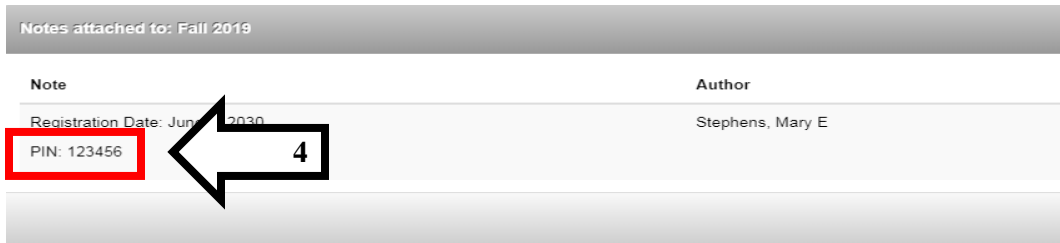

If the PIN is not displayed please contact your advisor

*if you trying to find your PIN for Spring 2020, click the notepad next to Spring 2020, not the notepad next to Fall 2019