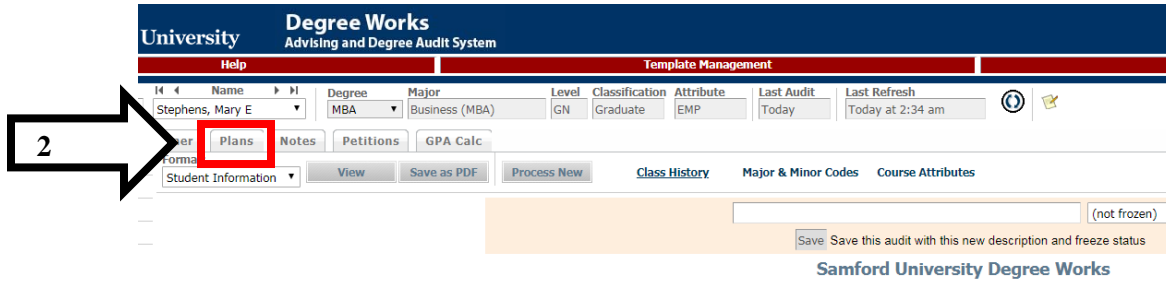

## How do I find my Registration PIN/Alternate PIN?

1. Go to DegreeWorks on your Student Portal
2. Click on the "Plans" tab

3. Click on the notepad next to the Semester you are trying to register for or add/drop classes for\*

4. Your PIN should be displayed as shown.

**\*\*If the PIN is not displayed please contact your advisor\*\***

\*if you trying to find your PIN for Spring 2020, click the notepad next to Spring 2020, not the notepad next to Fall 2019