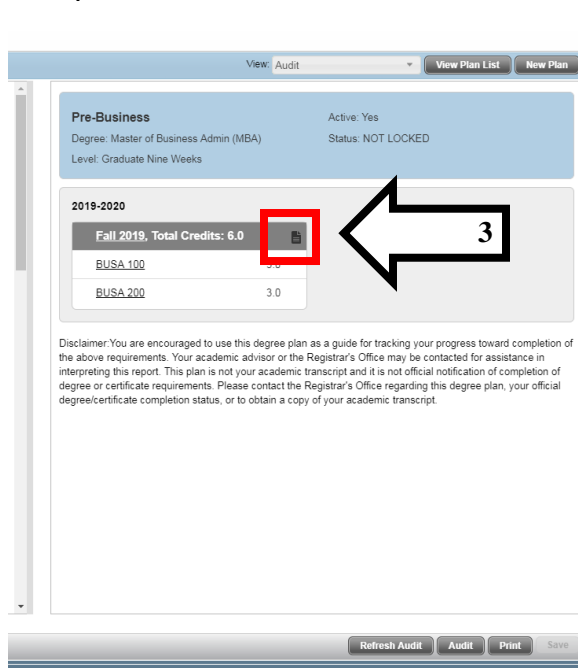

## How do I find my Registration PIN/Alternate PIN?

1. Go to DegreeWorks on your Student Portal
2. Click on the "Plans" tab

3. Click on the notepad next to the Semester you are trying to register for or add/drop classes for\*